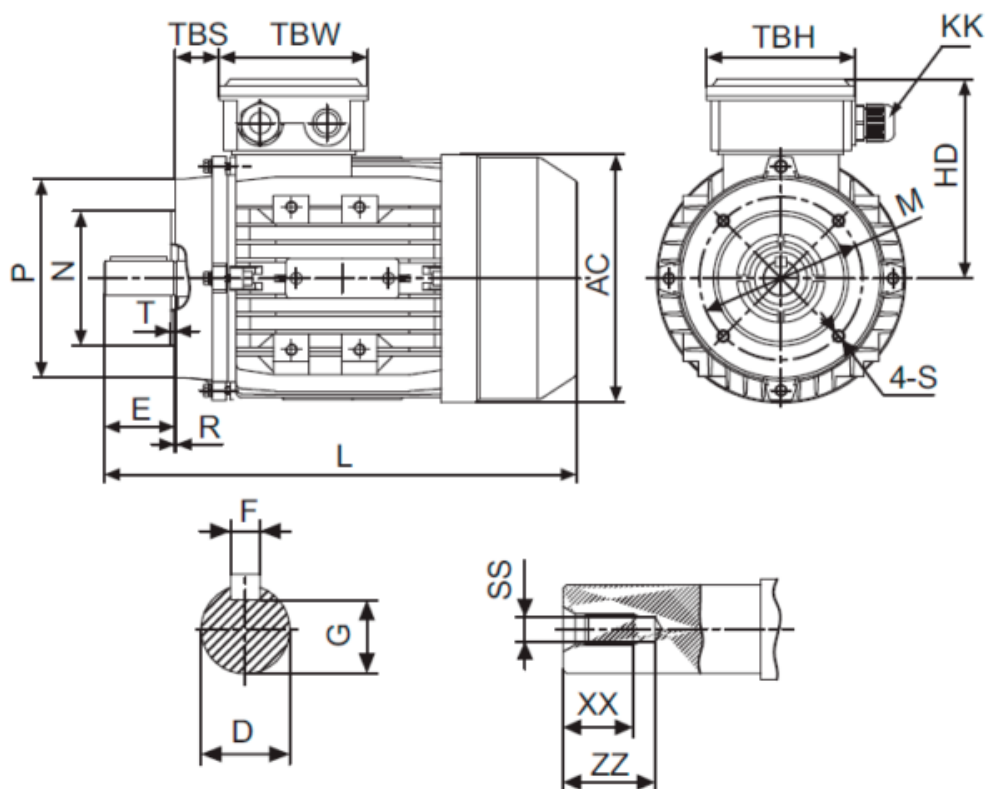

Data Sheet

Article number: 25009815009

Description: Kleedrive MS711-8 0.09kw 700 rpm
3x230/400V 50HZ IP55 B14

Measures

AC = Ø139	M = Ø85	TBS = 20
D = 14	N = Ø70	TBW = 94
E = 30	P = Ø105	XX = 12
F = 5	R = 0	ZZ = 17
G = 11	S = M6	
HD = 115	SS = M5	
KK = 1-M20X1.5	T = 2.5	
L = 241	TBH = 94	